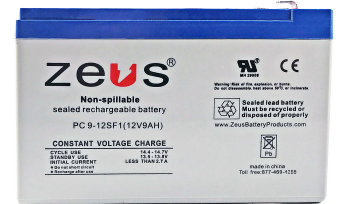

PC9-12SF1

Solar Powered Systems, UPS, Consumer Electronics, Robotics, Automotive Electronics, Phone System Backup