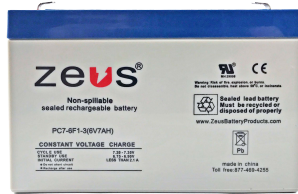

zeus

Battery Products

TOP SELLING SLA MODELS

MIN ORDER QTY: STANDARD CASE || LEAD TIME: MOST IN STOCK & READY TO SHIP
CONTAINER PRICING AVAILABLE : CONTACT YOUR SALES REP FOR MORE DETAILS

PC4.5-6F1

Telecommunications, Security Systems, Emergency Exit Lights, Wildlife Feeders, Digital Weight Scales