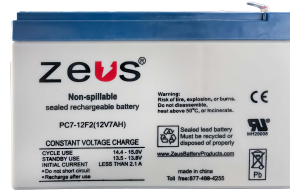

PC5-12F1

Hobby Craft, Life Alert Systems, Access Controls, Emergency Lighting, Consumer Electronics

PC5-12F2

Burglar Alarms, Fire Systems, Emergency Lighting, Emergency Braking Systems

PC7-12F1

Security Systems, Emergency Lighting, Power Packs, UPS Backup, Portable Instruments, Gate Openers